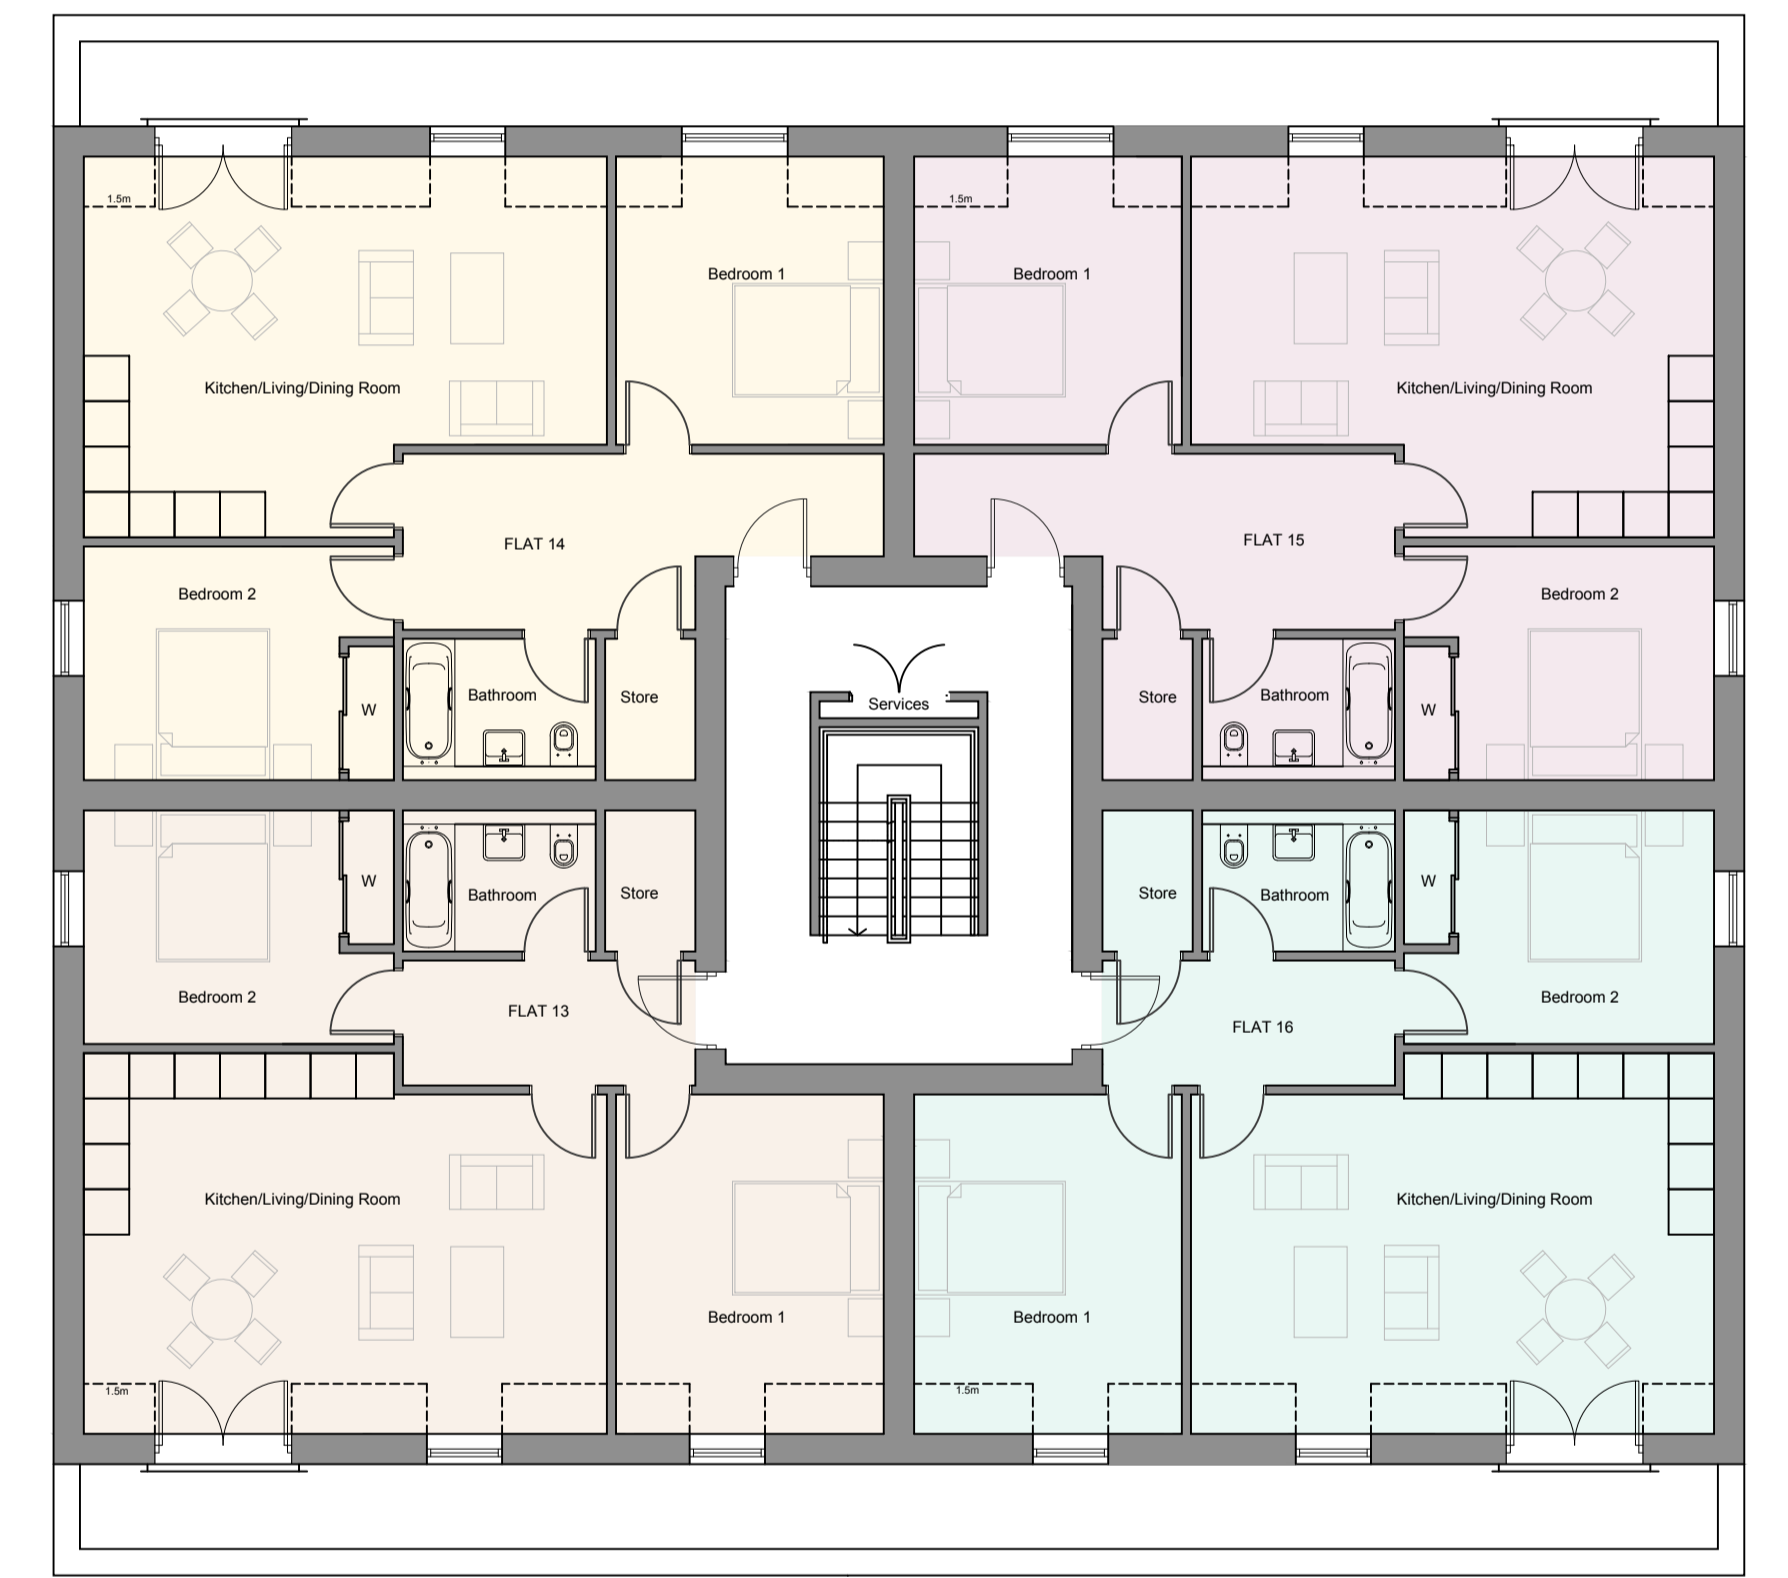

GROUND FLOOR

FIRST FLOOR

SECOND FLOOR

Type	No.	Area	Flats
1 Bed 2 Person	4	51sqm	2, 5, 8, 11
1 Bed 2 Person	2	55sqm	1, 6
2 Bed 3 Person	2	63sqm	7, 12
2 Bed 4 Person	4	80sqm	3, 4, 9, 10
2 Bed 4 Person	4	73sqm	13, 14, 15, 16
Total	16		

HAMILTON ESTATES

1A Newton Centre, Thorverton Road, Exeter
 TEL: 01392 829900
 Email: plans@heritagesouthwest.co.uk

Project
 WONFORD INN
 EXETER

Drawing
 PROPOSED PLANS

Date	Scale	Drawn
02.2024	1:100@A1	Hc
Drawing No.	Rev	
WFRD - 011 - PLANS		